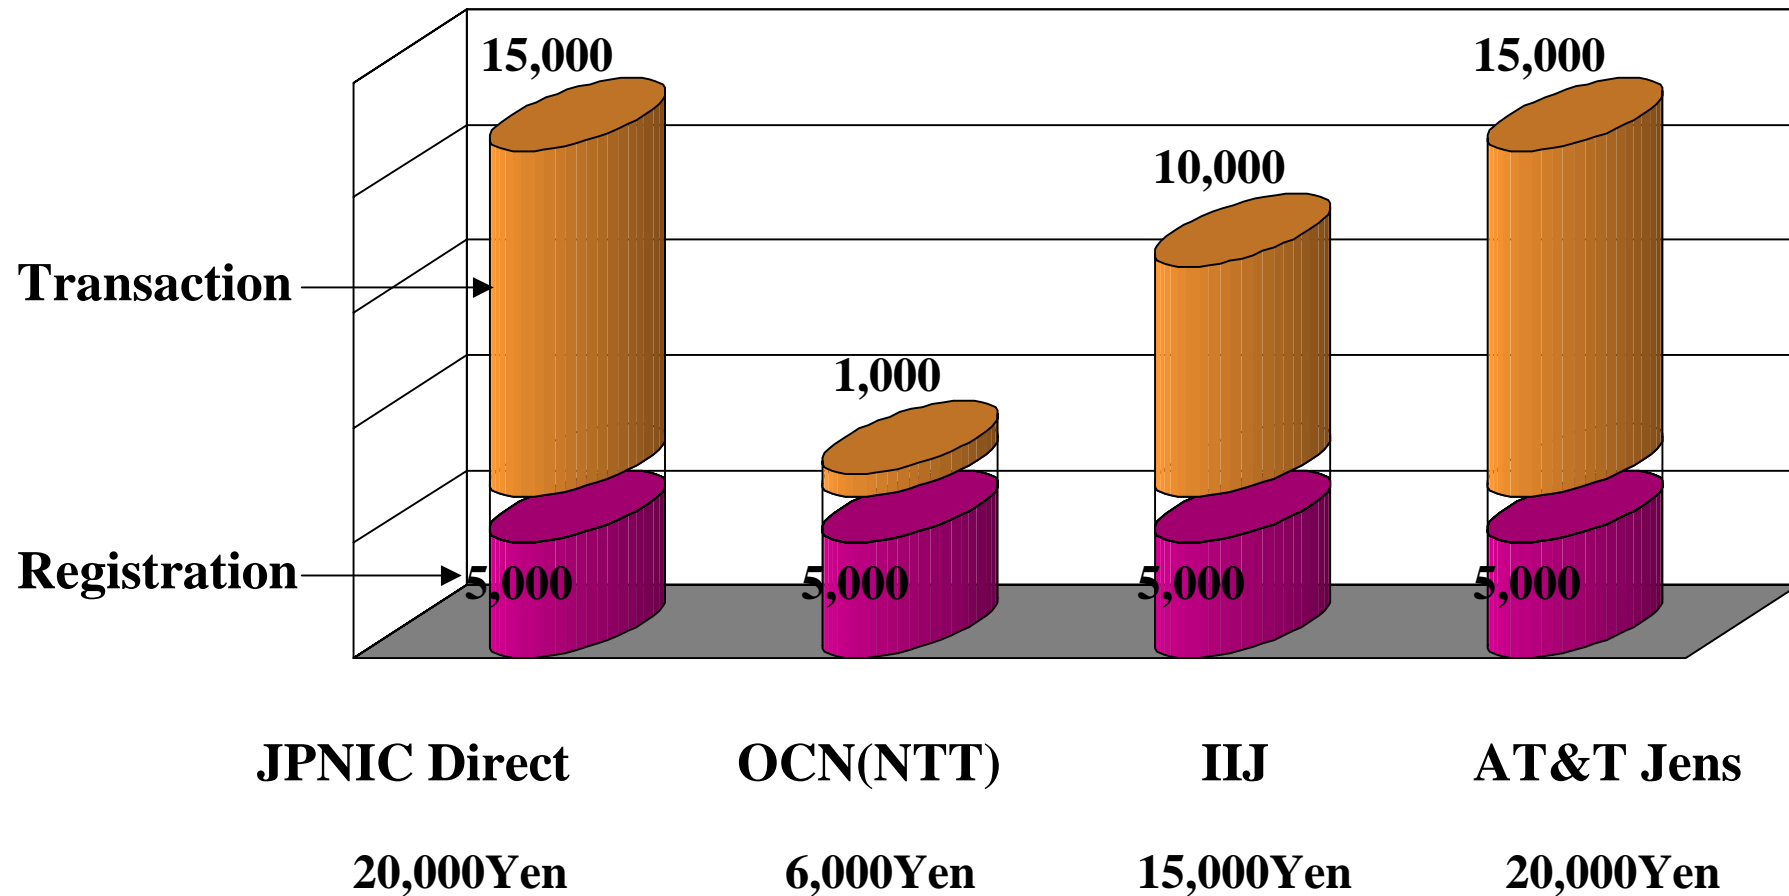

Assignment Fee

Jun 10 1998

Japan Network Information Center