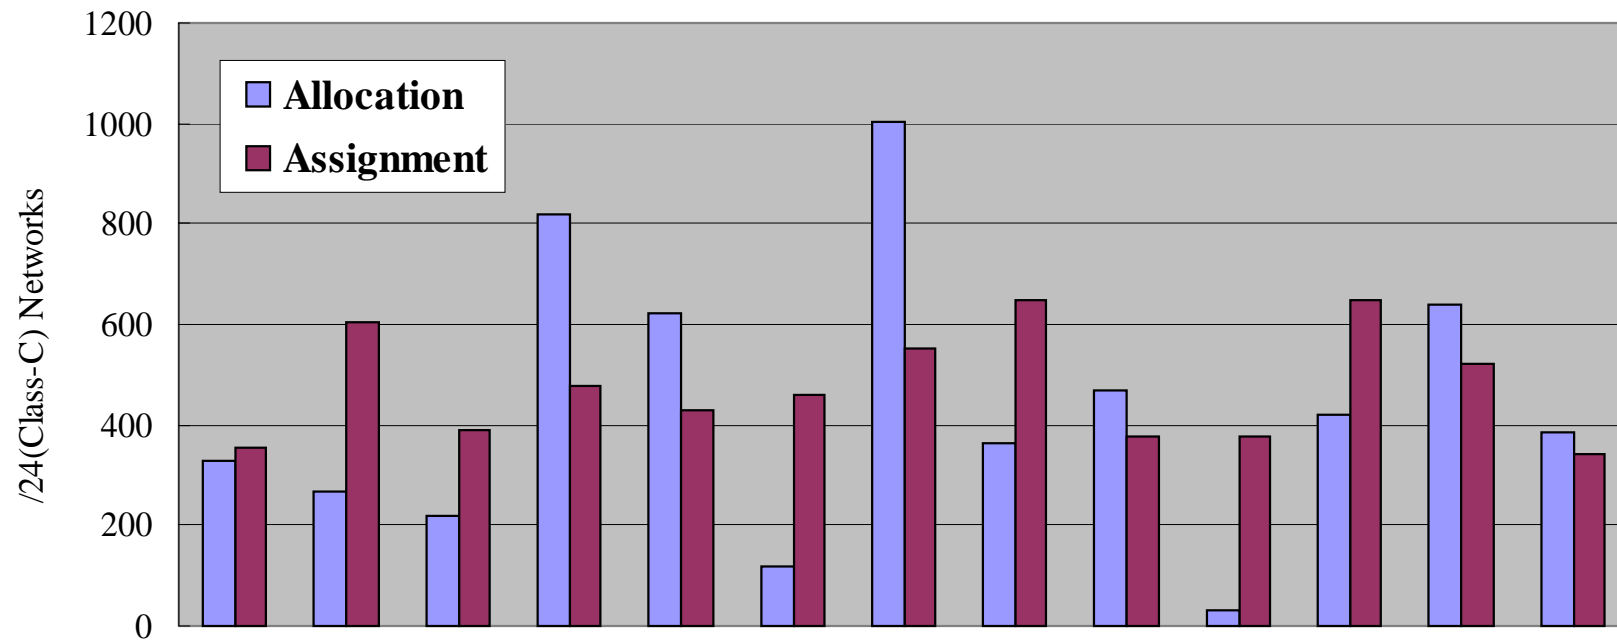

IP Address Allocation to JPNIC Member ISPs and End-User Assignment by JPNIC Member ISPs

	97/4	97/5	97/6	97/7	97/8	97/9	97/10	97/11	97/12	98/1	98/2	98/3	98/4
Allocation	328	268	220	820	624	120	1004	364	468	32	420	640	384
Assignment	353	604	391	478	430	458	554	646	377	378	646	523	343

Jun 10 1998

Japan Network Information Center