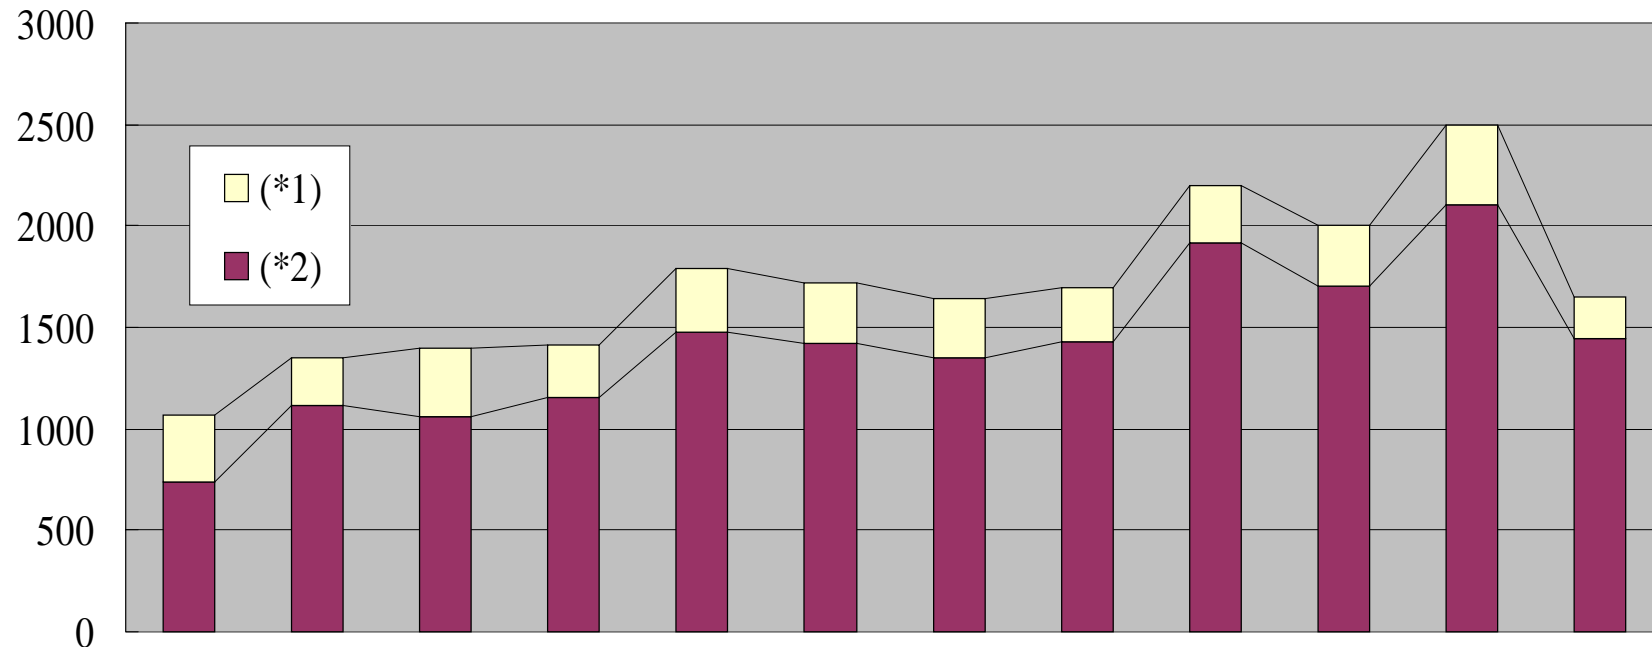

Number of Assignments

	1997/5	1997/6	1997/7	1997/8	1997/9	1997/10	1997/11	1997/12	1998/1	1998/2	1998/3	1998/4
■ (*1)	331	242	332	260	317	300	286	265	279	296	397	204
■ (*2)	740	1112	1062	1157	1475	1423	1354	1429	1919	1708	2102	1442

*1: Number of assignments larger than /24

*2: Number of assignments smaller than /24

Jun 10 1998

Japan Network Information Center